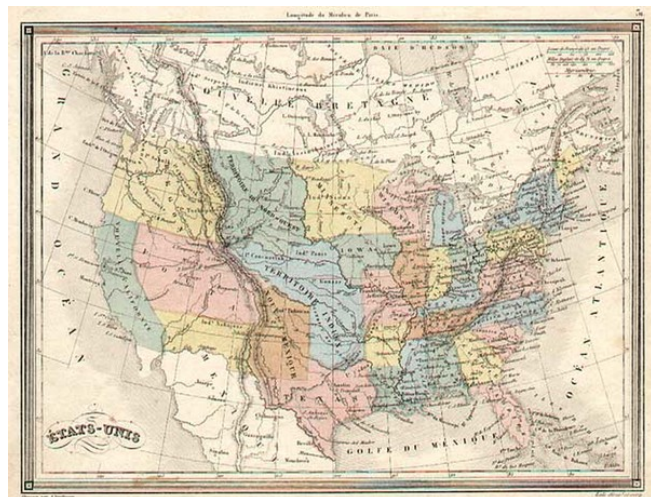

## Etats-Unis

**Stock#:** 0187  
**Map Maker:** Vuillemin  
**Date:** 1850  
**Place:** Paris  
**Color:** Hand Colored  
**Condition:** VG+  
**Size:** 10 x 8 inches  
**Price:** SOLD

### Description:

Charming map of the US, showing wonderful ephemeral Western territorial borders. Nouvelle California is misprojected. Youta is similarly misprojected along the western front of the Rockies. Nouveau Mexique is a cross between its US Territorial and Mexican Provincial borders. Texas is oddly truncated in the North and West. A massive Inidan Territory and NW Territory dominate the plains, along with an oversized Minnesota Territry. Only Oregon Territory in the West approaches its correct borders. Many Indian Tribes, Forts and early transitional features shown. While not having an exclusive license to odd ephemeral descriptions of the west, the French were certainly the most prolific in creating these strange configurations.