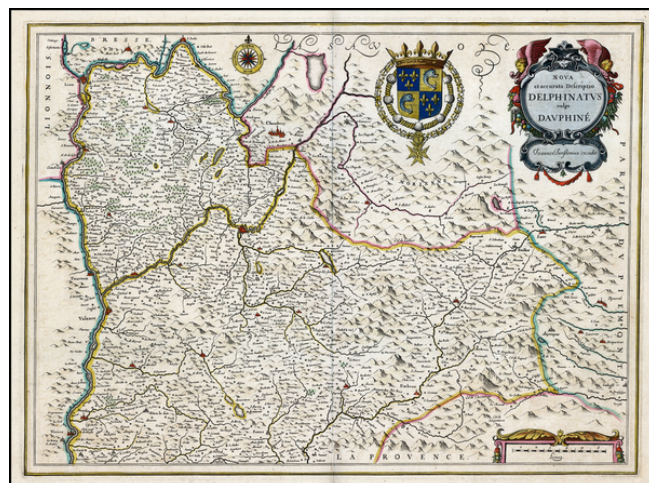

Barry Lawrence Ruderman Antique Maps Inc.

7407 La Jolla Boulevard
La Jolla, CA 92037

www.raremaps.com

(858) 551-8500
blr@raremaps.com

Nova et accurata Descriptio Delphinatus vulgo Dauphine (Heightened in Gold!)

Stock#: 0171ops
Map Maker: Jansson
Date: 1688 circa
Place: Amsterdam
Color: Hand Colored
Condition: VG
Size: 20 x 15 inches
Price: SOLD

Description:

Old Color, gold heightened example of this fine regional map of the wine regions of southeastern France.

A decorative map of Dauphiné region in France. Originally a separate province in southeastern France, the area now comprises of the present day departments of Isère, Drôme and Hautes-Alpes.

From a rare composite atlas by Abraham Wolfgang, with no text on verso.

Detailed Condition:

Old Color. Heightened in Gold. Centerfold repaired with some soiling and spotting.