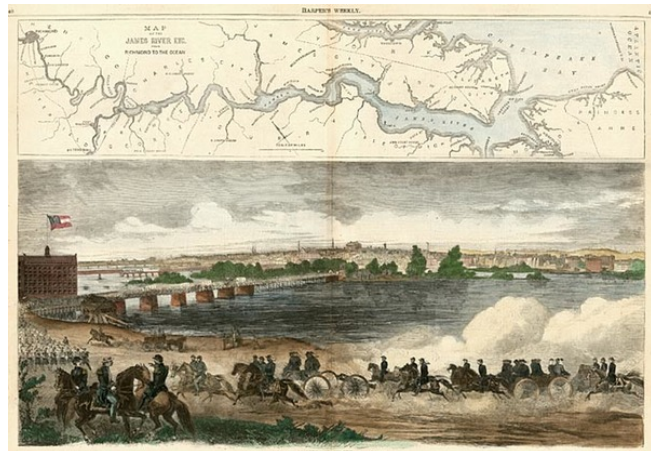

Barry Lawrence Ruderman Antique Maps Inc.

7407 La Jolla Boulevard
La Jolla, CA 92037

www.raremaps.com

(858) 551-8500
blr@raremaps.com

Map of the James River Etc. from Richmond to the Ocean

Stock#: 0171
Map Maker: Harper's Weekly
Date: 1862
Place: New York
Color: Hand Colored
Condition: VG
Size: 20.5 x 4.5 inches
Price: SOLD

Description:

Detailed map of the James River from Richmond to Chesapeake Bay. Below is a map of the City of Richmond, with troops across the river, closing in on a main bridge. The view is 20x9, handcolored, very nice.