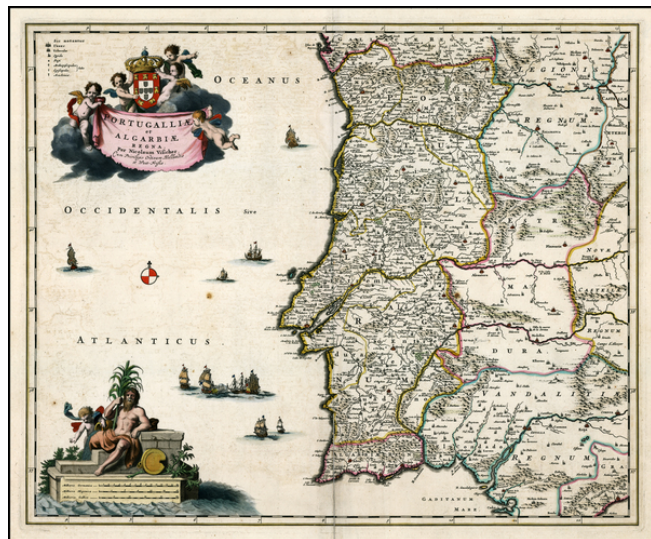

Barry Lawrence Ruderman Antique Maps Inc.

7407 La Jolla Boulevard
La Jolla, CA 92037

www.raremaps.com

(858) 551-8500
blr@raremaps.com

Portuglliae et Albarbiae Regna . . . (Heightened in Gold!)

Stock#: 0164ops
Map Maker: Visscher I
Date: 1688 circa
Place: Amsterdam
Color: Hand Colored
Condition: VG
Size: 22 x 18 inches
Price: \$550.00

Description:

Full original color example of Visscher's map of Portugal, heightened in gold.

Two gorgeous cartouches, coat of arms and gold leaf highlights. No text on verso. From a rare Abraham Wolfgang composite atlas.

Detailed Condition:

Old color. Gold leaf highlights. Minor offsetting and repairs at centerfold.