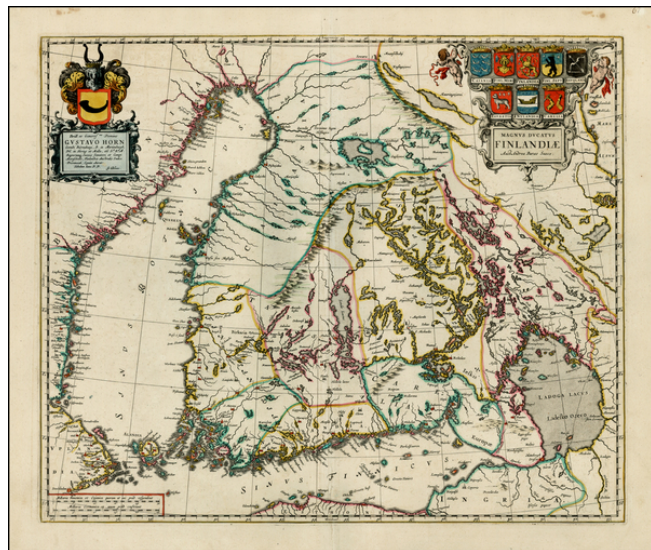

## Magnus Ducatus Finlandiae Auct. Andrea Bureo Succo

**Stock#:** 0152ops  
**Map Maker:** Blaeu  
**Date:** 1660 circa  
**Place:** Amsterdam  
**Color:** Hand Colored  
**Condition:** VG+  
**Size:** 20.5 x 17.5 inches  
**Price:** SOLD

### Description:

Fine old color example of the first separately printed map of Finland, based upon the work of Anders Bure.

This map first appeared in Blaeu's Atlas Maior and also in a few rare composite atlases. The present example does not have text on the verso and therefore was likely separately issued and bound into a composite atlas.

The map is dedicated to Gustav Horn.

Anders Bure was one of the earliest Swedish map makers and was active as early as about 1600. His work included a 6 sheet wall map of Scandinavia, published in 1626. Bure was appointed General Mathematician of Sweden in 1628, during which time he laid the ground work for the Swedish National Survey, for which he served as the first director.