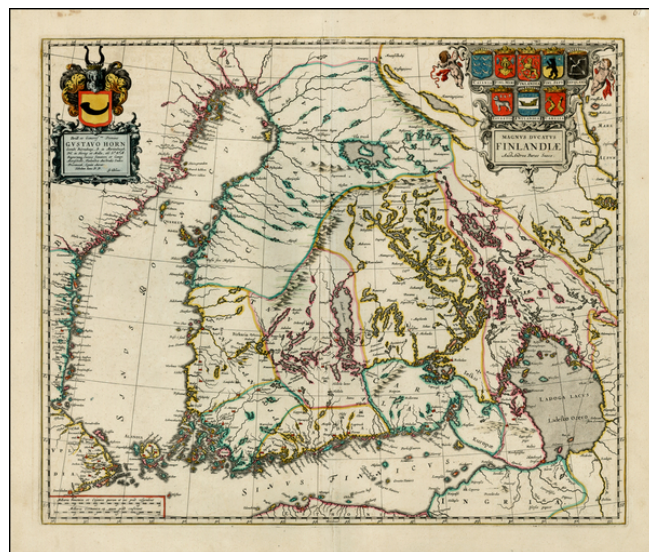

Barry Lawrence Ruderman Antique Maps Inc.

7407 La Jolla Boulevard
La Jolla, CA 92037

www.raremaps.com

(858) 551-8500
blr@raremaps.com

Magnus Ducatus Finlandiae Auct. Andrea Bureo Succo

Stock#: 0152ops
Map Maker: Blaeu
Date: 1660 circa
Place: Amsterdam
Color: Hand Colored
Condition: VG+
Size: 20.5 x 17.5 inches
Price: SOLD

Description:

Fine old color example of the first separately printed map of Finland, based upon the work of Anders Bure.

This map first appeared in Blaeu's Atlas Maior and also in a few rare composite atlases. The present example does not have text on the verso and therefore was likely separately issued and bound into a composite atlas.

The map is dedicated to Gustav Horn.

Anders Bure was one of the earliest Swedish map makers and was active as early as about 1600. His work included a 6 sheet wall map of Scandinavia, published in 1626. Bure was appointed General Mathematician of Sweden in 1628, during which time he laid the ground work for the Swedish National Survey, for which he served as the first director.

Detailed Condition:

Old Color