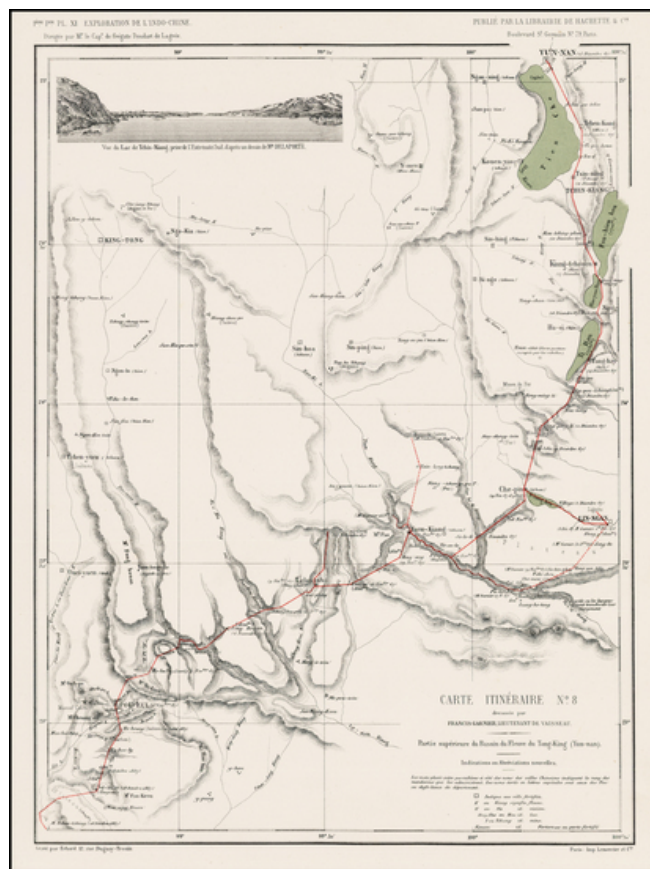

Barry Lawrence Ruderman Antique Maps Inc.

7407 La Jolla Boulevard
La Jolla, CA 92037

www.raremaps.com

(858) 551-8500
blr@raremaps.com

Carte Itineraire No. 8 . . . Partie superieure du Bassin du Fleuve du Tong-King (Yun-nan).

Stock#: 0152gh
Map Maker: Hachette & Co.
Date: 1873
Place: Paris
Color: Color
Condition: VG
Size: 15 x 12 inches
Price: \$145.00

Description:

Detailed map of the route from Yun-nan to Poi Eul and southward, from *l'Exploration de l'Indo-Chine, dirigée par Doudart de Lagrée*.

Highly detailed route map, with vignette of Tchin-Kiang.

Detailed Condition: