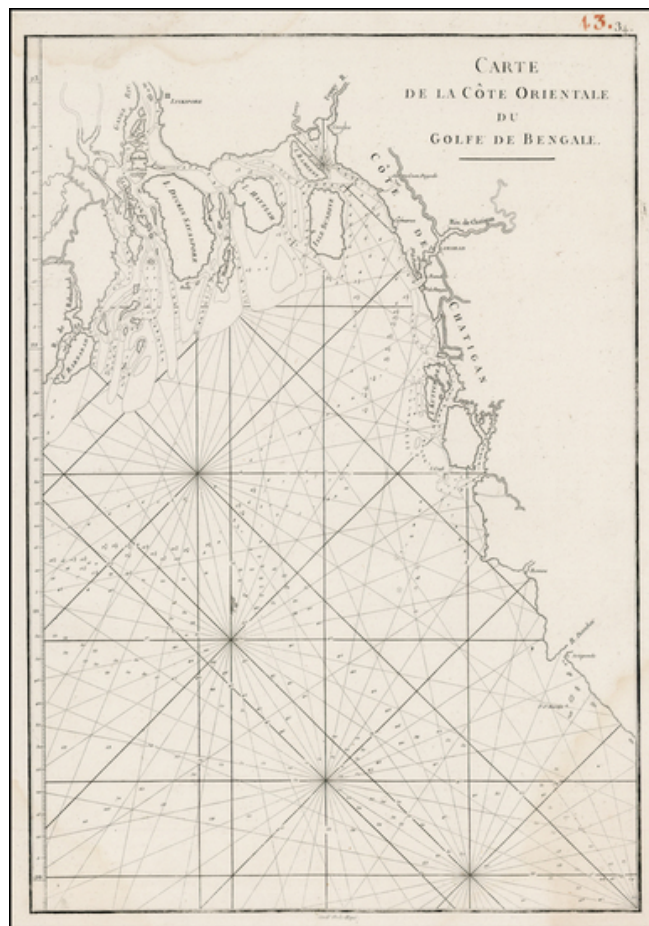

**Barry Lawrence Ruderman  
Antique Maps Inc.**

7407 La Jolla Boulevard  
La Jolla, CA 92037

www.raremaps.com

(858) 551-8500  
blr@raremaps.com

**Carte de la Cote Orientale du Golfe de Bengale**

**Stock#:** 0135gh  
**Map Maker:** d'Après de Mannevillette  
**Date:** 1775  
**Place:** Paris  
**Color:** Uncolored  
**Condition:** VG  
**Size:** 22 x 16 inches  
**Price:** \$167.00

**Description:**

Detailed sea chart of the Bay of Bengal, engraved by De La Haye and published in the *Neptune Orientale*.

**Detailed Condition:**

Minor dampstaining