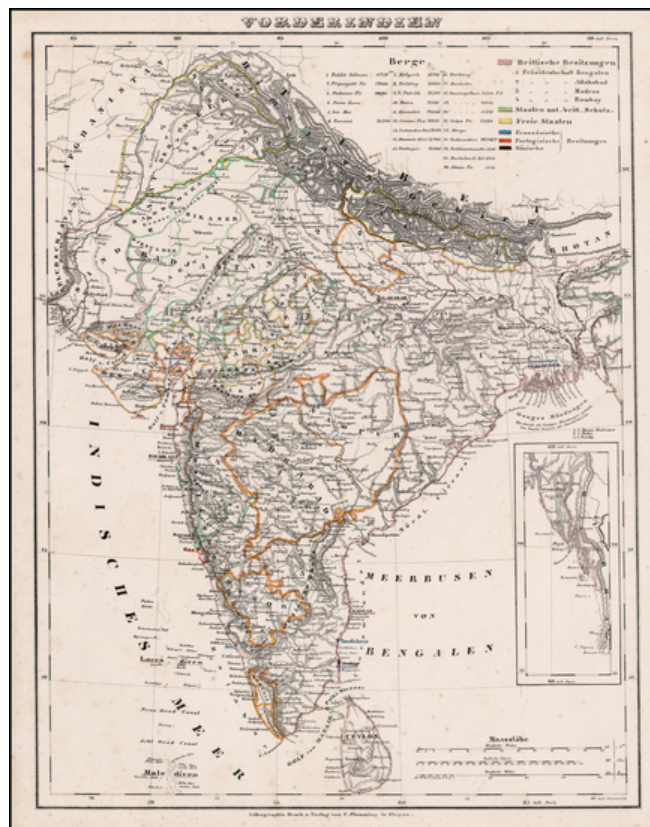

Barry Lawrence Ruderman Antique Maps Inc.

7407 La Jolla Boulevard
La Jolla, CA 92037

www.raremaps.com

(858) 551-8500
blr@raremaps.com

Vorderindien

Stock#: 0116gh
Map Maker: Flemming

Date: 1845 circa
Place: Gotha
Color: Hand Colored
Condition: VG
Size: 16 x 13 inches

Price: SOLD

Description:

A striking map of the region, extending from the Himalayas to Ceylan.

Detailed Condition:

Minor foxing