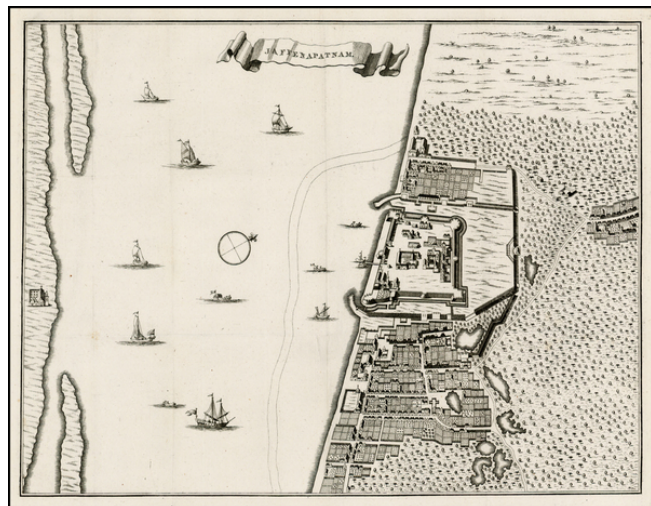

Barry Lawrence Ruderman Antique Maps Inc.

7407 La Jolla Boulevard
La Jolla, CA 92037

www.raremaps.com

(858) 551-8500
blr@raremaps.com

Jaffenapatnam

Stock#: 0107gh
Map Maker: Heydt
Date: 1720
Place: Amsterdam
Color: Uncolored
Condition: VG
Size: 13.75 x 10.5 inches
Price: \$176.00

Description:

Birdseye view of Jaffenapatnam.

The view depicts Jaffenapatnam the fort on the coast of Sri Lanka. This Portuguese built fort was captured by the Dutch and remained under the VOCs command as part of six different coastal territories, after they took over the Portuguese rule as consequence of an over three month siege in 1658. The kingdom of Jaffenapatnam consisted of 13 islands and four provinces, and the Dutch maintained rule for 138 years.