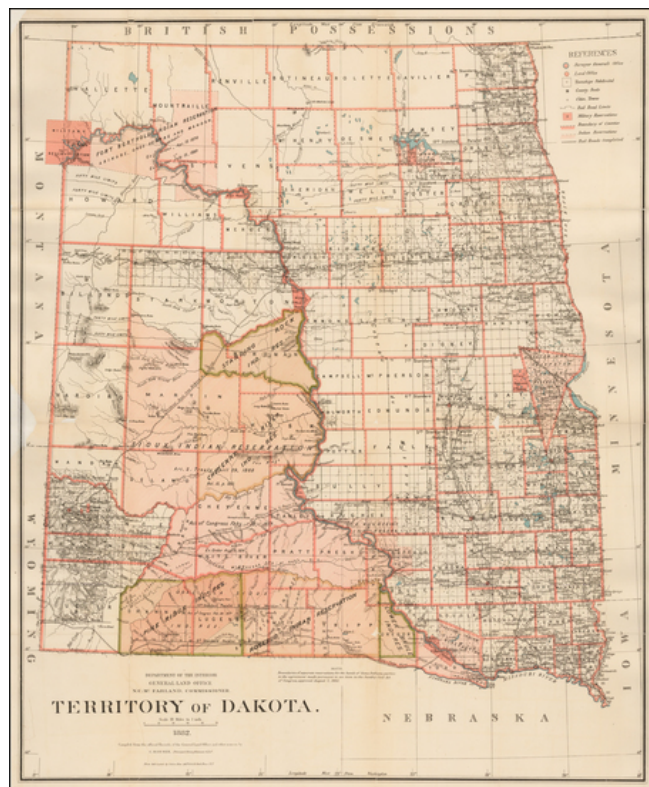

Barry Lawrence Ruderman Antique Maps Inc.

7407 La Jolla Boulevard
La Jolla, CA 92037

www.RareMaps.com

(858) 551-8500
blr@RareMaps.com

Dakota Territory . . . 1822

Stock#: 0107bm
Map Maker: General Land Office
Date: 1882
Place: Washington
Color: Color
Condition: VG
Size: 29.5 x 24 inches
Price: \$375.00

Description:

Detailed map of Dakota Territory, prepared by the General Land Office.

The present example would appear to be a special issue, with the Standing Rock Indian Reservation, Pine Ridge Indian Reservation and the Lower Brule Indian Reservation highlighted in green outline color.

This feature is not shown on the example illustrated by Rumsey.

Detailed Condition:

Minor loss at fold intersections.