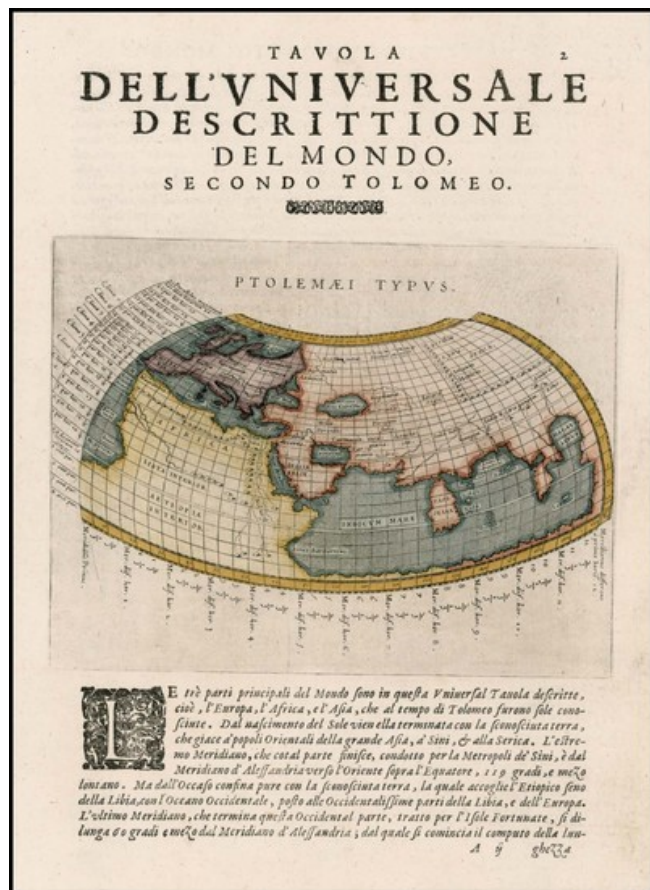

Barry Lawrence Ruderman Antique Maps Inc.

7407 La Jolla Boulevard
La Jolla, CA 92037

www.raremaps.com

(858) 551-8500
blr@raremaps.com

Ptolemaei Typus

Stock#: 0100em
Map Maker: Porcacchi
Date: 1572
Place: Venice
Color: Hand Colored
Condition: VG
Size: 6 x 4.5 inches
Price: SOLD

Description:

A nice example of Porccachi's map of the ancient world from his *L'Isole piu Famose del Mondo*.

The map is based upon the world map of Claudius Ptolemy.

Detailed Condition: