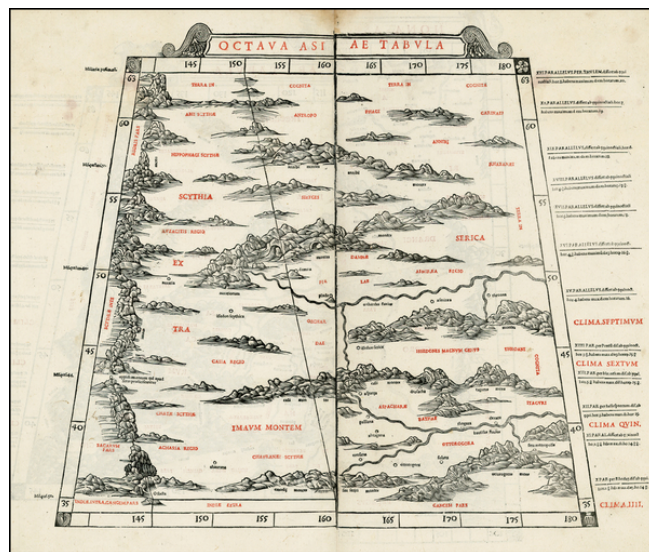

Barry Lawrence Ruderman Antique Maps Inc.

7407 La Jolla Boulevard
La Jolla, CA 92037

www.raremaps.com

(858) 551-8500
blr@raremaps.com

Octava Asiae Tabula [The Himilayas & Central Asia]

Stock#: 008CT
Map Maker: Sylvanus
Date: 1511
Place: Venice
Color: Uncolored
Condition: VG
Size: 20 x 16 inches
Price: SOLD

Description:

Sylvanus' map of Northern India, Central Asia and surrounding regions is one of the earliest obtainable maps of the area and the first printed in two colors.

The map appeared in Sylvanus' *Claudii Ptholemaei Alexandrini liber Geographicae . . .*, published in Venice in 1511. The Sylvanus edition of Ptolemy is one of the earliest to include maps with modern geographical updates.