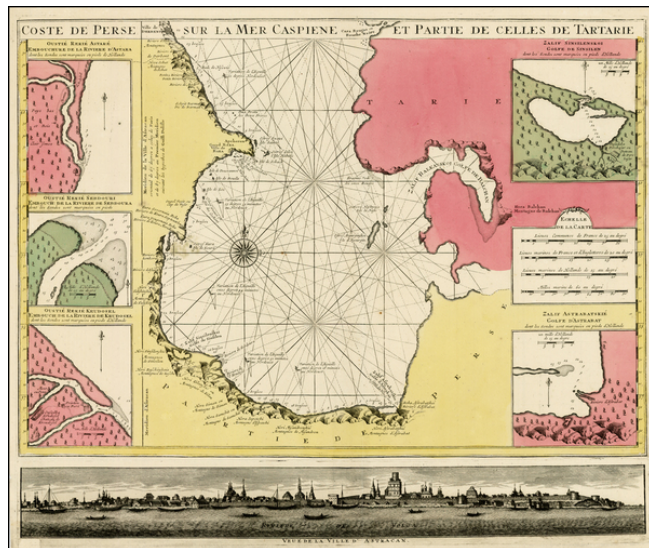

## Coste de Perse sur la Mer Caspiene et Partie de Celles de Tartarie

**Stock#:** 0089gh  
**Map Maker:** Ottens  
**Date:** 1723 circa  
**Place:** Augsburg  
**Color:** Hand Colored  
**Condition:** VG+  
**Size:** 23 x 19 inches  
**Price:** SOLD

### Description:

Rare map of the Caspian Sea and environs, based upon Guillaume De L'Isle's 2 sheet map of the region, but also adding a view of Astracan at the bottom.

Fine example, with old color and 5 insets of various gulfs in the region.

We located only a single example of the map in the British Museum with the view of Astracan.