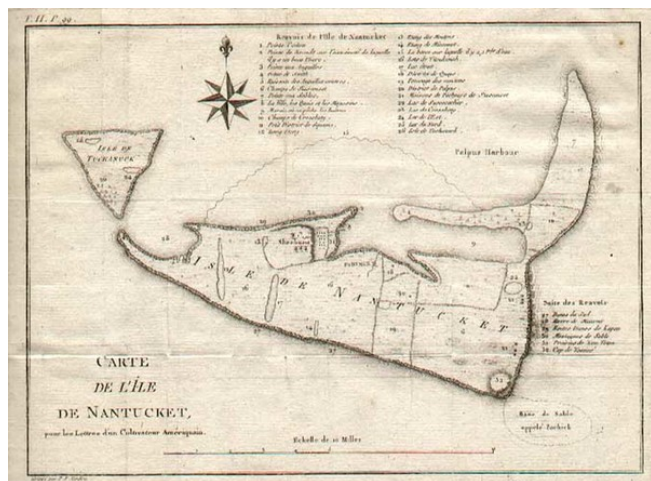

**Barry Lawrence Ruderman  
Antique Maps Inc.**

7407 La Jolla Boulevard  
La Jolla, CA 92037

www.raremaps.com

(858) 551-8500  
blr@raremaps.com

**Carte De L'Ile De Nantucket pour les Lettres d'un Cultivateur Ameriquain**

**Stock#:** 0087  
**Map Maker:** Tardieu  
**Date:** 1785  
**Place:** Paris  
**Color:** Uncolored  
**Condition:** VG+  
**Size:** 11 x 8 inches  
**Price:** SOLD

**Description:**

French edition of the earliest separate map of Nantucket published in the 18th Century listed in Phillips. The map includes a key naming 26 landmarks. Decorative compass rose. From the French edition of Crevecoeur's Letters from an American Farmer.