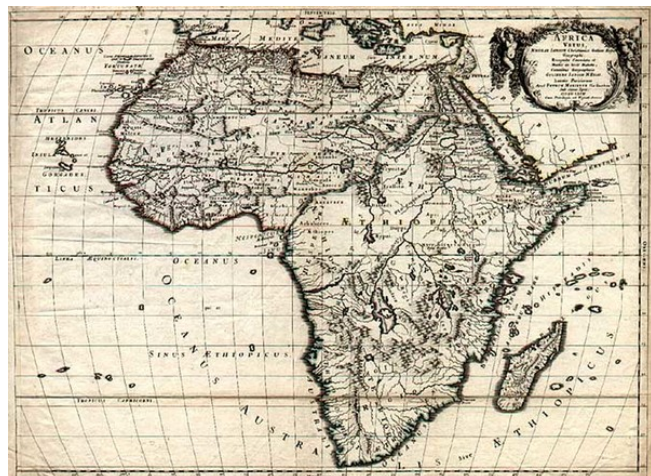

Barry Lawrence Ruderman Antique Maps Inc.

7407 La Jolla Boulevard
La Jolla, CA 92037

www.raremaps.com

(858) 551-8500
blr@raremaps.com

Africa Vetus...MDCLXVII...

Stock#: 0082
Map Maker: Sanson & Mariette
Date: 1667
Place: Paris
Color: Hand Colored
Condition: VG
Size: 21 x 16 inches
Price: SOLD

Description:

A striking map of Africa by Sanson. Richly engraved and highly detailed. Probably issued to illustrate a book on Africa, based upon the manner in which it was folded.

Detailed Condition: