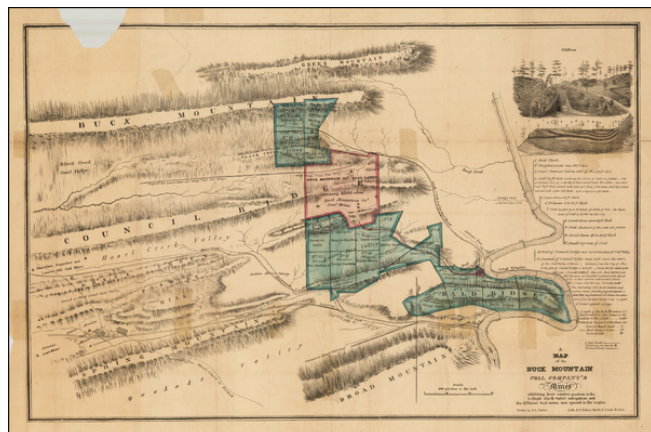

Barry Lawrence Ruderman Antique Maps Inc.

7407 La Jolla Boulevard
La Jolla, CA 92037

www.raremaps.com

(858) 551-8500
blr@raremaps.com

A Map of the Buck Mountain Coal Company's Mines exhibiting their relative position to the Lehigh slack water navigation and the different Coal mines now open in the region

Stock#: 0079bm
Map Maker: Foster
Date: 1845 circa
Place: Philadelphia
Color: Hand Colored
Condition: Good
Size: 17 x 26.5 inches
Price: \$325.00

Description:

Detailed map of the mines of the Buck Mountain Coal Company, with names of owners, mountain ranges, etc.

Detailed Condition:

Tape stains and loss of printed image at top left.