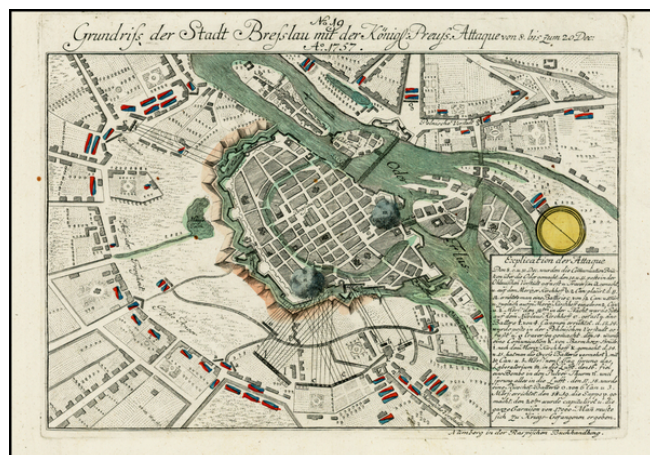

## Grundriss der Stadt Bresslau mit der Konigl. Preuss. Attaque von 8 bis zum 20 Dec. Ao. 1757

**Stock#:** 006cr  
**Map Maker:** Raspe  
**Date:** 1760 circa  
**Place:** Nuremberg  
**Color:** Uncolored  
**Condition:** VG+  
**Size:** 11 x 7.5 inches  
**Price:** \$225.00

### Description:

Detailed view of the Battle fought at Breslau during the 7 years war. The city fell to Austria in November 1757, before being retaken by Prussian forces the following month.