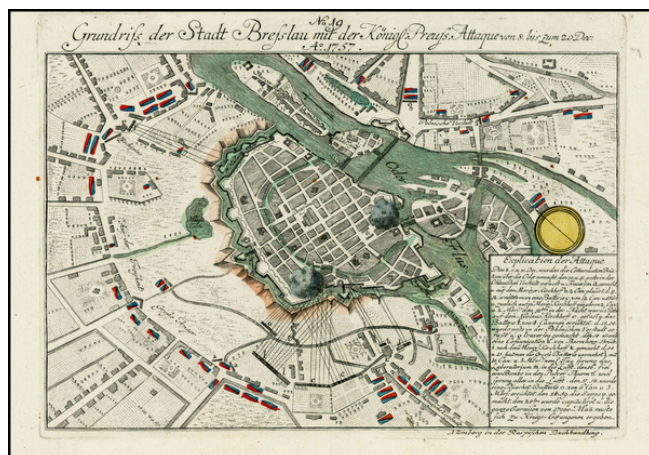

Barry Lawrence Ruderman Antique Maps Inc.

7407 La Jolla Boulevard
La Jolla, CA 92037

www.raremaps.com

(858) 551-8500
blr@raremaps.com

Grundriss der Stadt Bresslau mit der Konigl. Preuss. Attaque von 8 bis zum 20 Dec. Ao. 1757

Stock#: 006cr
Map Maker: Raspe
Date: 1760 circa
Place: Nuremberg
Color: Uncolored
Condition: VG+
Size: 11 x 7.5 inches
Price: \$225.00

Description:

Detailed view of the Battle fought at Breslau during the 7 years war. The city fell to Austria in November 1757, before being retaken by Prussian forces the following month.