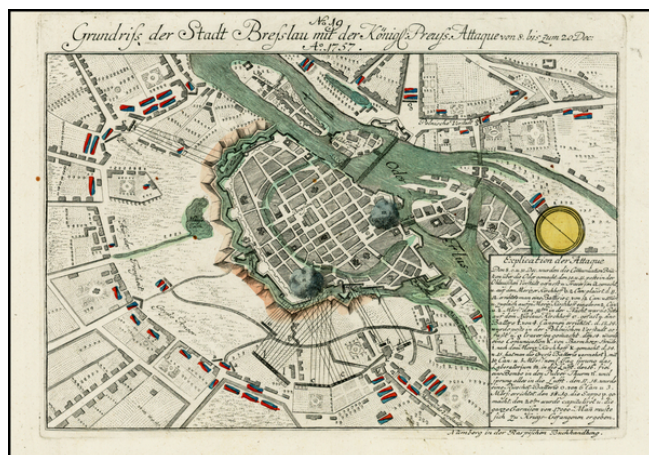

## Grundriss der Stadt Bresslau mit der Konigl. Preuss. Attaque von 8 bis zum 20 Dec. Ao. 1757

**Stock#:** 006cr  
**Map Maker:** Raspe  
**Date:** 1760 circa  
**Place:** Nuremberg  
**Color:** Uncolored  
**Condition:** VG+  
**Size:** 11 x 7.5 inches  
**Price:** \$ 225.00

### Description:

Detailed view of the Battle fought at Breslau during the 7 years war. The city fell to Austria in November 1757, before being retaken by Prussian forces the following month.