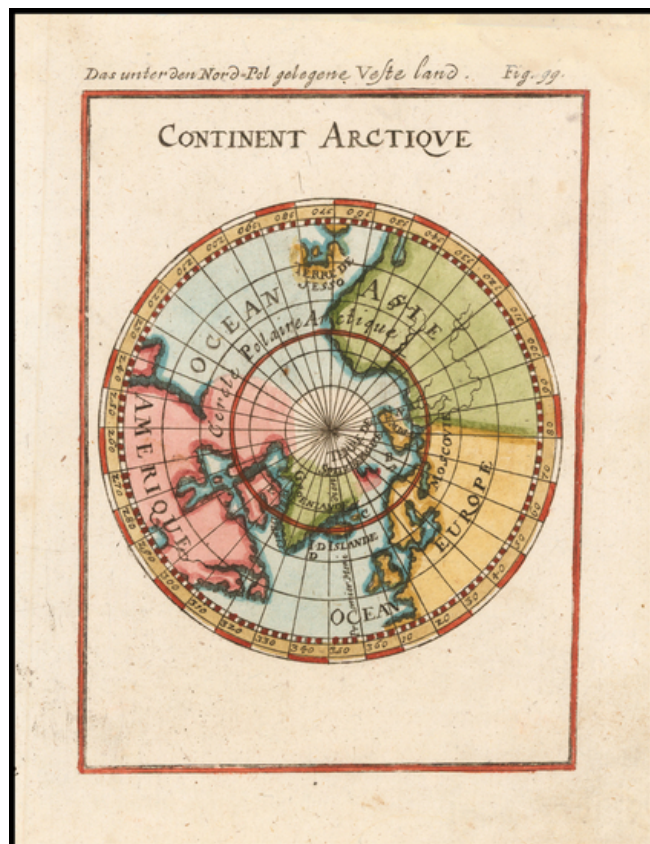

Barry Lawrence Ruderman Antique Maps Inc.

7407 La Jolla Boulevard
La Jolla, CA 92037

www.raremaps.com

(858) 551-8500
blr@raremaps.com

Continent Meridional Austral ou Antarctique

Stock#: 0061dg
Map Maker: Mallet
Date: 1686
Place: Frankfurt
Color: Hand Colored
Condition: VG+
Size: 4 x 6 inches
Price: Not Available

Description:

Interesting map of the South Polar Regions, including mythical coastlines and the known coastal regions in New Zealand, Australia, South America and Africa.

From Mallet's monumental work.

Detailed Condition: