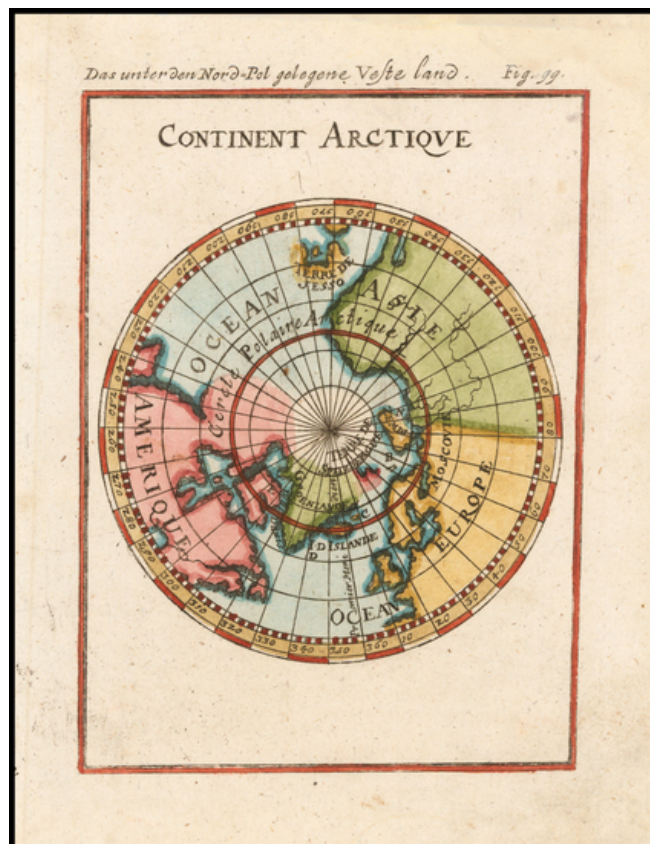

## Continent Meridional Austral ou Antarctique

**Stock#:** 0061dg  
**Map Maker:** Mallet  
**Date:** 1686  
**Place:** Frankfurt  
**Color:** Hand Colored  
**Condition:** VG+  
**Size:** 6 x 4 inches  
**Price:** \$245.00

### Description:

Interesting map of the South Polar Regions, including mythical coastlines and the known coastal regions in New Zealand, Australia, South America and Africa.

From Mallet's monumental work.