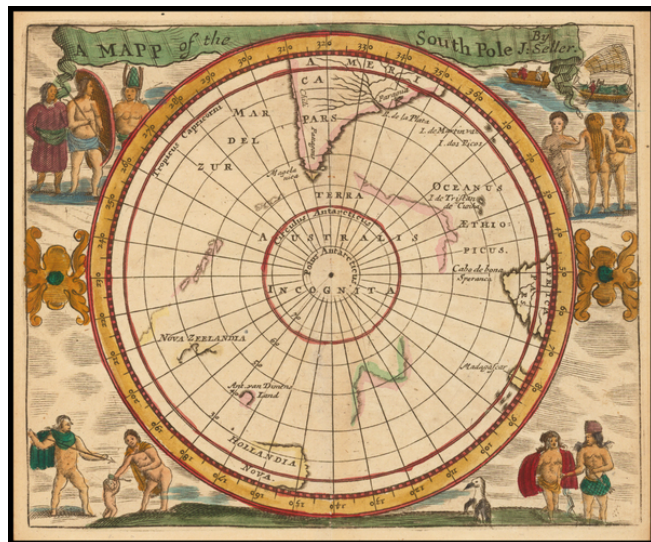

Barry Lawrence Ruderman Antique Maps Inc.

7407 La Jolla Boulevard
La Jolla, CA 92037

www.RareMaps.com

(858) 551-8500
blr@RareMaps.com

A Mapp of the South Pole. By J. Seller

Stock#: 0059dg
Map Maker: Seller

Date: 1684
Place: London
Color: Hand Colored
Condition: VG
Size: 6 x 5 inches

Price: \$1,800.00

Description:

A 17th Century English South Polar Rarity

Rare miniature map of the South Polar region , from Seller's *Atlas Maritimus*.

Both the cartographic detail and embellishments are based upon the Hondius/Jansson map of the South Polar regions.

Detailed Condition: