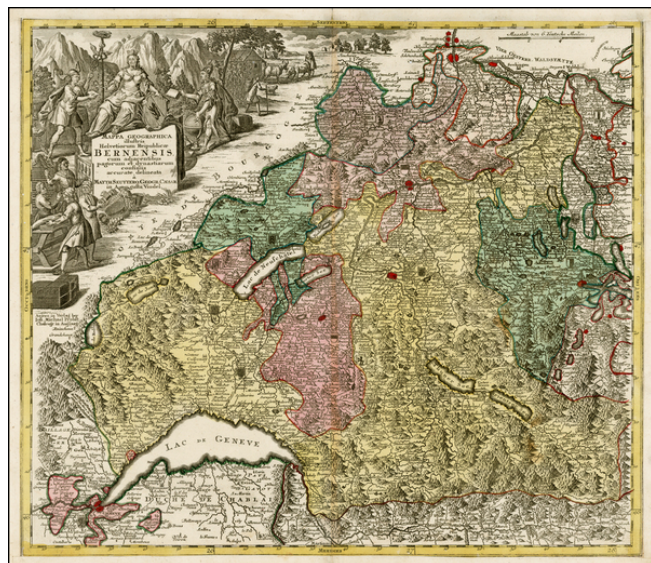

**Barry Lawrence Ruderman
Antique Maps Inc.**

7407 La Jolla Boulevard
La Jolla, CA 92037

www.raremaps.com

(858) 551-8500
blr@raremaps.com

**Mappa Geographica illustris Helvetiorum Reipublicae Bernensis cum adjacentibus
pagorum et dynastarium confiniis accurate delineata**

Stock#: 0058gh
Map Maker: Seutter
Date: 1750 circa
Place: Augsburg
Color: Hand Colored
Condition: VG
Size: 23 x 19 inches ,5
Price: \$375.00

Description:

Decorative map of the Kanton of Bern and environs, extending to Geneva, Lucerne and Basel.

Includes a decorative cartouche and a number of coat of arms within the map.

Detailed Condition:

Minor discoloration at centerfold