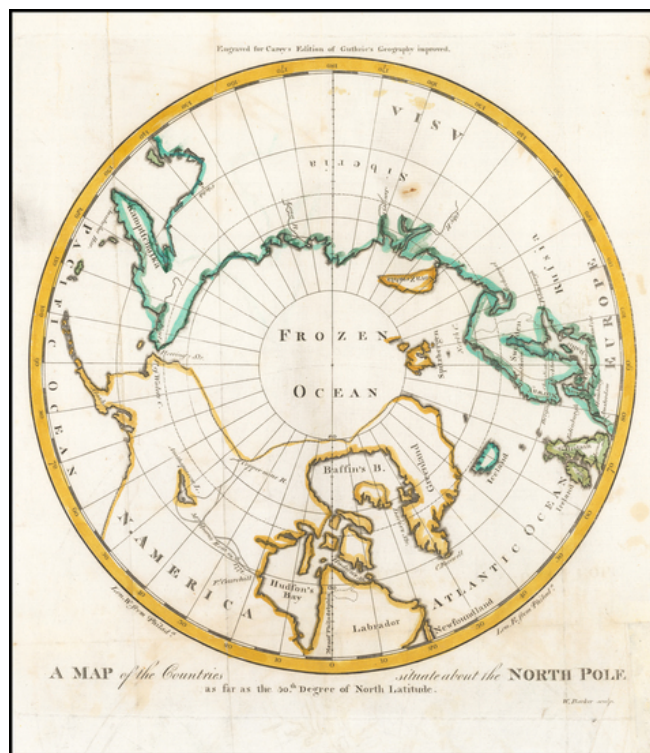

Barry Lawrence Ruderman Antique Maps Inc.

7407 La Jolla Boulevard
La Jolla, CA 92037

www.raremaps.com

(858) 551-8500
blr@raremaps.com

A Map of the Countries situate about the North Pole as far as the 50th Degree of North Latitude

Stock#: 0056dg
Map Maker:
Date: 1795
Place: Philadelphia
Color: Hand Colored
Condition: VG
Size: 10.5 x 10 inches
Price: SOLD

Description:

Early American map showing the extent of explorations in the North Pole, with emphasis on the efforts to find a Northwest passage and Hearne's and MacKenzie's routes.

The map appeared in the 1795 edition of Guthrie's work, the first edition published in Philadelphia.

Detailed Condition:

Some staining.