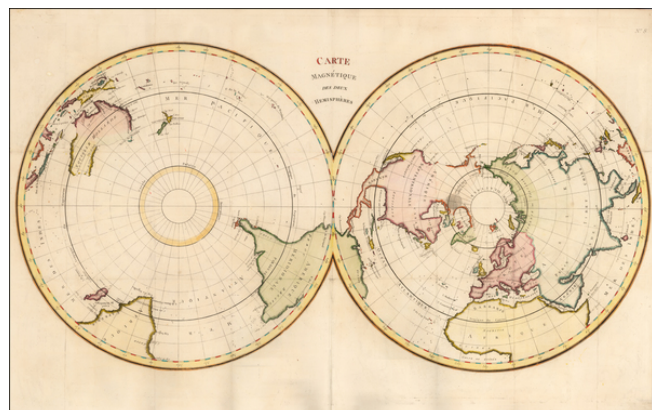

## (World) Carte Magnetique des deux Hemispheres

**Stock#:** 0050dg  
**Map Maker:** Buffier  
**Date:** 1780  
**Place:** Paris  
**Color:** Hand Colored  
**Condition:** VG  
**Size:** 36 x 18.5 inches  
**Price:** \$475.00

### Description:

A good example of La Perouse's double hemisphere map of the World, which accompanied George Louis Leclerc Buffon's *Histoire naturelle, generale et particulare*, a monumental multi-volume treatise first published at the end of the 18th Century.

Includes a conjectural Australia, good treatment of New Zealand after Cook, detailed treatment of the NW Coast of America, post-dating the voyages of Cook, but pre-dating Vancouver, with nice detail in the Arctic Circle.