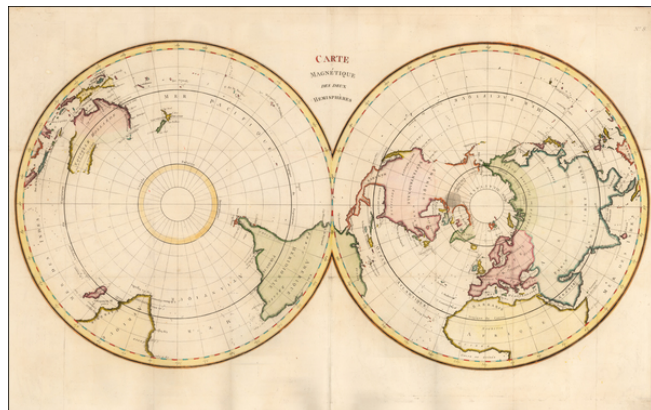

Barry Lawrence Ruderman Antique Maps Inc.

7407 La Jolla Boulevard
La Jolla, CA 92037

www.raremaps.com

(858) 551-8500
blr@raremaps.com

(World) Carte Magnetique des deux Hemispheres

Stock#: 0050dg
Map Maker: Buffier
Date: 1780
Place: Paris
Color: Hand Colored
Condition: VG
Size: 36 x 18.5 inches
Price: \$ 475.00

Description:

A good example of La Perouse's double hemisphere map of the World, which accompanied George Louis Leclerc Buffon's *Histoire naturelle, generale et particulare*, a monumental multi-volume treatise first published at the end of the 18th Century.

Includes a conjectural Australia, good treatment of New Zealand after Cook, detailed treatment of the NW Coast of America, post-dating the voyages of Cook, but pre-dating Vancouver, with nice detail in the Arctic Circle.