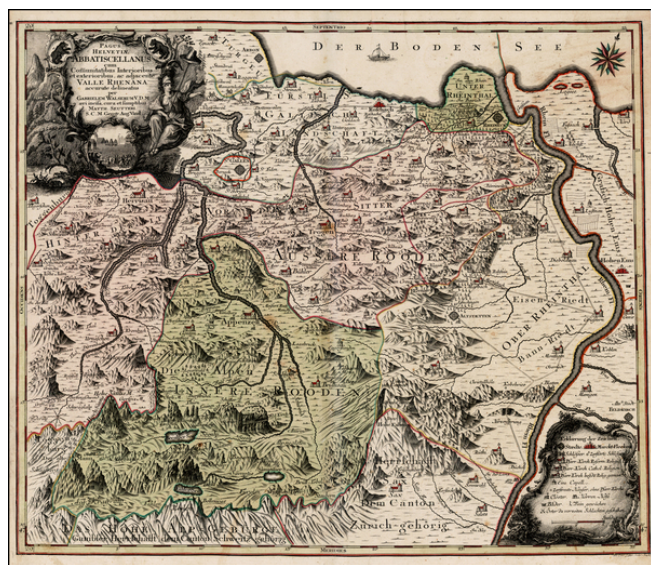

**Barry Lawrence Ruderman  
Antique Maps Inc.**

7407 La Jolla Boulevard  
La Jolla, CA 92037

www.raremaps.com

(858) 551-8500  
blr@raremaps.com

**Pagus Helvetia Abbatiscellanus cum Comunitatibus Interioribus et exterioribus ac  
adjacente Valle Rhenana accurate delineatus per Gabrielem Walserum . . .**

**Stock#:** 0046gh  
**Map Maker:** Seutter  
**Date:** 1760 circa  
**Place:** Augsburg  
**Color:** Hand Colored  
**Condition:** VG  
**Size:** 23 x 19.5 inches  
**Price:** \$ 495.00

**Description:**

Scarce regional map of Switzerland showing the Cantons south of the Bodan Sea.

Includes St. Gallen, Appenzell, Altstätten, Hohen and Hochst on the Rhine River.

**Detailed Condition:**