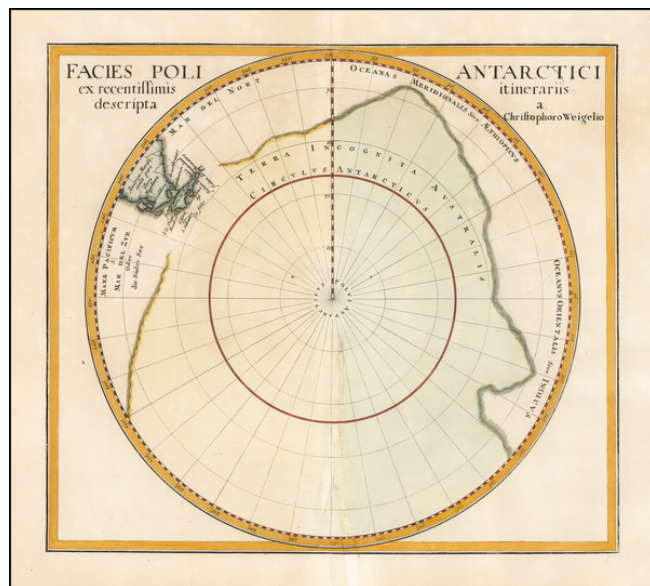

Barry Lawrence Ruderman Antique Maps Inc.

7407 La Jolla Boulevard
La Jolla, CA 92037

www.raremaps.com

(858) 551-8500
blr@raremaps.com

Facies Poli Antartici ex recentissimis itinerariis descripta . . .

Stock#: 0044dg
Map Maker: Weigel
Date: 1718 circa
Place: Nuremberg
Color: Hand Colored
Condition: VG+
Size: 14 x 12 inches
Price: SOLD

Description:

Interesting and nearly completely conjectural map of the South Pole from Davide Kohler's *Descriptio Orbis Antiqui...* published by Weigel in 1720.

The map shows the prevailing belief in a massive southern hemisphere, which extended to just south of the Straits of Magellan and Le Maire, both of which are shown on the map.