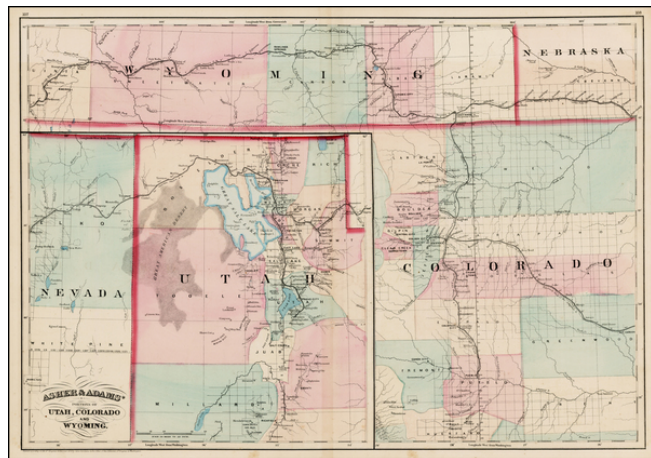

Barry Lawrence Ruderman Antique Maps Inc.

7407 La Jolla Boulevard
La Jolla, CA 92037

www.RareMaps.com

(858) 551-8500
blr@RareMaps.com

Asher & Adams' Portions Of Utah, Colorado and Wyoming.

Stock#: 0042dd
Map Maker: Asher & Adams
Date: 1873
Place: New York
Color: Hand Colored
Condition: VG
Size: 23 x 16 inches
Price: \$75.00

Description:

Asher & Adams map of Wyoming, Utah and part of Colorado is among the earliest regional railroad maps of these regions to appear in a commercial atlas.

The map focuses on the areas of each territory which included railroads and shows railroad lines, stations and other relevant information.

Detailed Condition:

A bit of minor dampstaining in upper margins, just touching printed image.