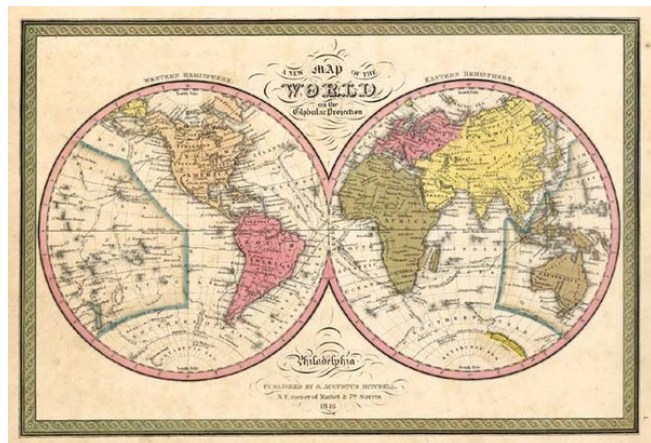

Barry Lawrence Ruderman Antique Maps Inc.

7407 La Jolla Boulevard
La Jolla, CA 92037

www.raremaps.com

(858) 551-8500
blr@raremaps.com

A New Map of the World on the Globular Projection ... 1846

Stock#: 0041
Map Maker: Mitchell
Date: 1846
Place: Philadelphia
Color: Hand Colored
Condition: VG+
Size: 14.5 x 9.5 inches
Price: SOLD

Description:

Attractive double hemisphere map of the world with decorative borders. Attractive example with wide margins. The Antarctic regions are just now being discovered. Includes the routes of Captain Cook, Captain Gore and the United States Exploring Expedition.