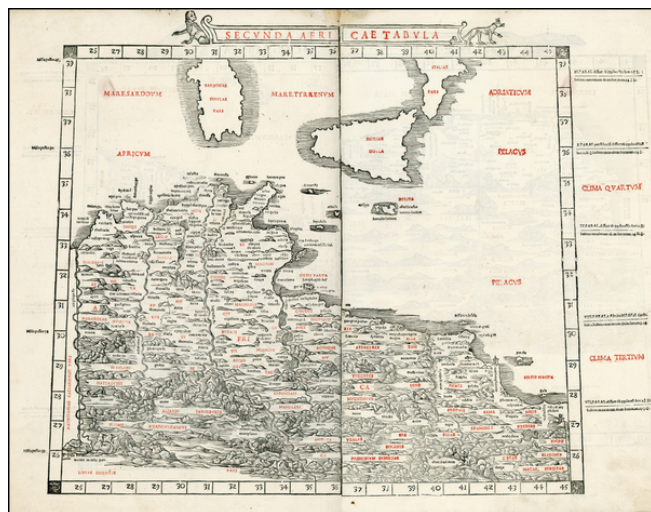

Barry Lawrence Ruderman Antique Maps Inc.

7407 La Jolla Boulevard
La Jolla, CA 92037

www.raremaps.com

(858) 551-8500
blr@raremaps.com

Secunda Africa Tabula [Tunisia, Lybia, Sicily and Sardinia]

Stock#: 003CT
Map Maker: Sylvanus
Date: 1511
Place: Venice
Color: Uncolored
Condition: VG
Size: 22 x 16 inches
Price: SOLD

Description:

Sylvanus' map of part of Tunisia, Lybia, Sicily and Sardinia is one of the earliest obtainable maps of the region and the first printed in two colors.

The map appeared in Sylvanus' *Claudii Ptholemaei Alexandrini liber Geographicae . . .*, published in Venice in 1511. The Sylvanus edition of Ptolemy is one of the earliest to include maps with modern geographical updates. The map was printed on two plates and was printed back to back, such that the verso of the map has half of two other maps on the verso, as issued.