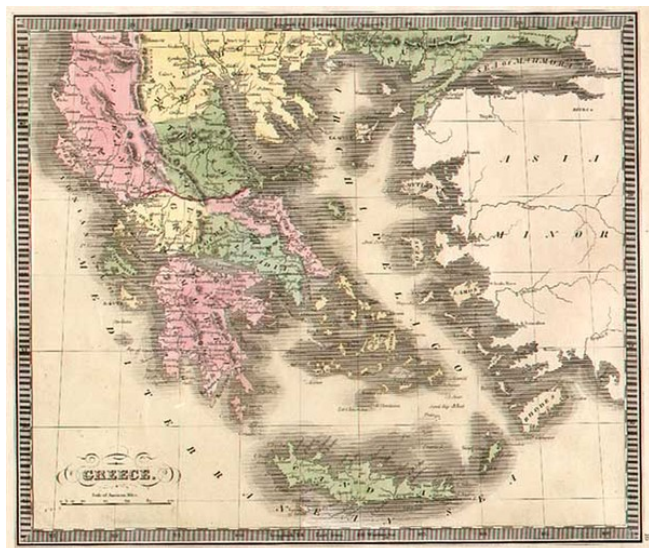

Barry Lawrence Ruderman Antique Maps Inc.

7407 La Jolla Boulevard
La Jolla, CA 92037

www.raremaps.com

(858) 551-8500
blr@raremaps.com

Greece

Stock#: 0030
Map Maker: Greenleaf
Date: 1842
Place: Brattleboro, VT
Color: Hand Colored
Condition: VG+
Size: 13 x 11 inches
Price: SOLD

Description:

Marvelous detailed map of Turkey, Macedonia Greece, Crete and surrounding Islands from this scarce American Atlas.

Detailed Condition: