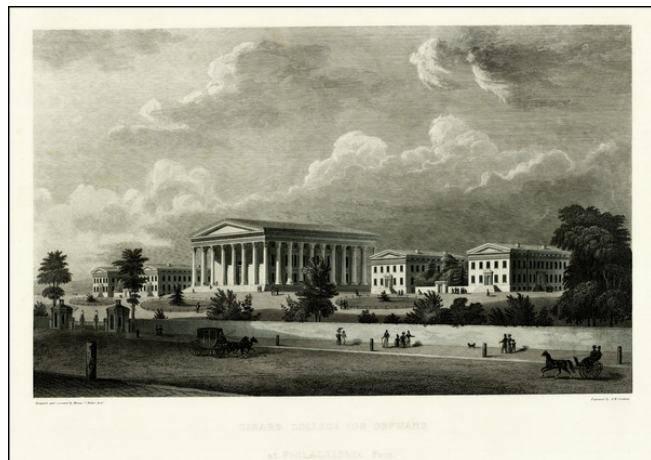

## Girard College for Orphans at Philadelphia, Penn.

**Stock#:** 0026sh  
**Map Maker:** Graham  
**Date:** 1835 circa  
**Place:** London  
**Color:** Uncolored  
**Condition:** VG  
**Size:** 23 x 18 inches  
**Price:** \$1,400.00

### Description:

Striking view of the Girard College for Orphans, designed by Thomas Ustick Walter and engraved by A.W. Graham.

Girard College was founded in 1833 and opened on January 1, 1848. Founded by Stephen Girard, the school was intended as a school for poor, orphaned boys who had lost their fathers. As noted in the Wikipedia entry for Girard College:

*Girard's vision for the school can best be understood in the context of early 19th-century Philadelphia. The city was at the forefront of creating innovative American institutions designed to solve a specific social challenge, such as the Eastern State Penitentiary (humane incarceration), the Pennsylvania Hospital (mental illness), the Pennsylvania Asylum for the Deaf and Dumb (disabilities), and the Franklin Institute (scientific knowledge). Girard chose to dedicate his immense fortune to help educate Americans for the future.*