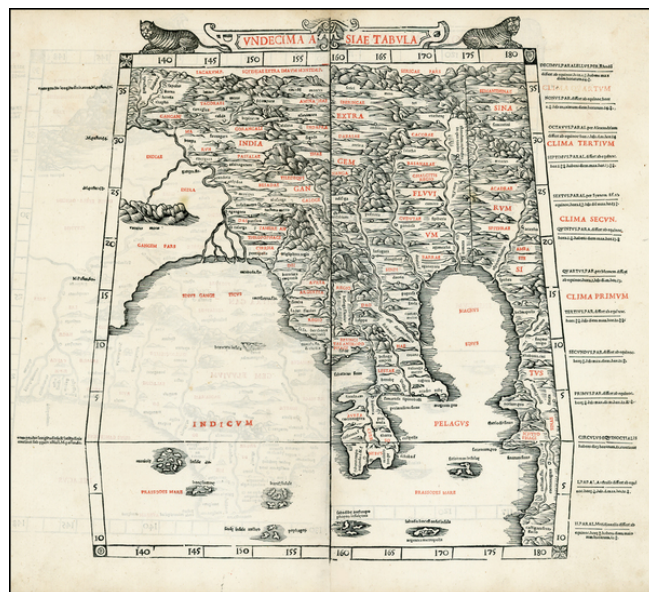

Barry Lawrence Ruderman Antique Maps Inc.

7407 La Jolla Boulevard
La Jolla, CA 92037

www.raremaps.com

(858) 551-8500
blr@raremaps.com

Undecima Asiae Tabula [India, Southeast Asia]

Stock#: 001CT
Map Maker: Sylvanus
Date: 1511
Place: Venice
Color: Uncolored
Condition: VG
Size: 20 x 16 inches
Price: SOLD

Description:

Fine example of Sylvanus' map of Southeast Asia, China, India and adjoining regions.

Sylvanus' 11th Map of India and Southeast Asia was a radical departure from the 15th Century editions of Ptolemy. Until Sylvanus, all printed editions of Ptolemy were based on the trapezoidal prototype maps of Nicolaus Germanus, whose mid-15th Century *Cosmographia* was the basis for each of the printed editions of Ptolemy's work published in the 15th Century (1477 Bologna, 1478-90 Rome, 1482-86 Ulm, and 1482 Berlingheri).

The map shows the entire region of southeast Asia with the Ganges River in the west, the "Sinae" (China) in the east, and southeast Asia, the Indian Ocean, and China Sea. The map appeared in Sylvanus' *Claudii Ptholemaei Alexandrini liber Geographicae . . .*, published in Venice in 1511. The Sylvanus edition of Ptolemy is one of the earliest to include maps with modern geographical updates. The rich topographical style of the map is a marked deviation from earlier Ptolemy maps of the region. Sylvanus' work was also a landmark in the history of printed maps, being the first maps printed in two colors. Sylvanus printed each of his maps using two plates, with each of the map sheets in the work printed on both sides, meaning that there are halves of two different maps on the back side of this example of the map. As a result, Sylvanus' maps are very rare on the market and certain maps virtually never appear on the market, where they appeared on the verso of maps which were more heavily sought after by collectors.